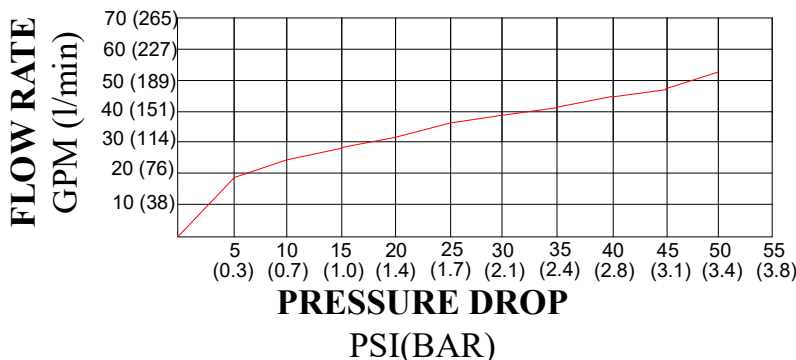

WARNING: This product can expose you to chemicals including lead, which is known to the State of California to cause cancer. For more information, go to www.P65Warnings.Ca.gov

NOTE: Leonard Valve Company reserves the right of product or design modification without notice or obligation