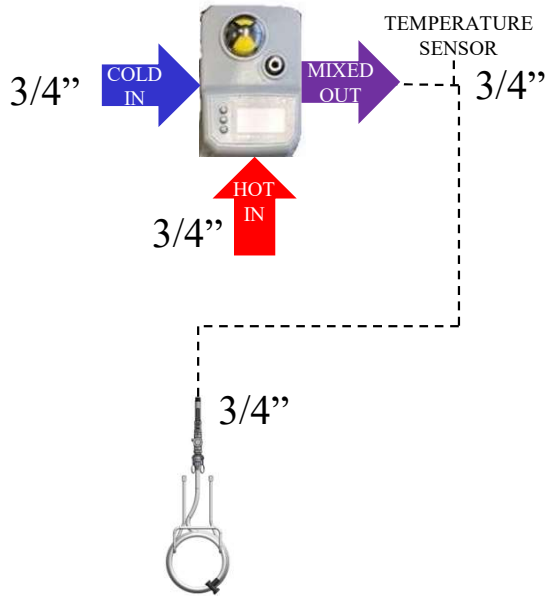

HCMS MODELS

HCMS-1