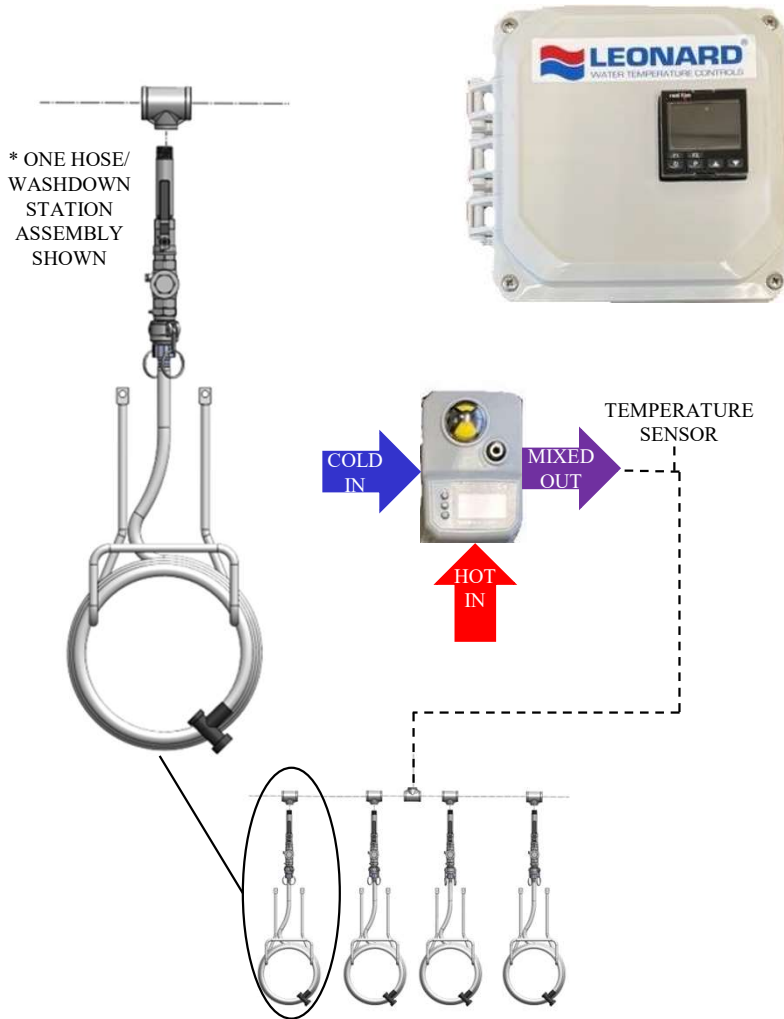

HCMS MANIFOLD

HIGH CAPACITY-MULTIPLE STATION

DIGITAL STAINLESS STEEL HOSE

RACK MANIFOLD

0-52 GPM (0-196 l/min)

Submittal Data Sheet HCMS
April 3, 2024

- Modular and buildable multiple hose/washdown station assemblies available from 1 to 4 units, including stainless piping with quick disconnects, 25' HDS Heavy Duty Hose, N2-SS stainless steel Hose Nozzle
- 3/4" individual station outlets (19mm Out)
- Controls water temperature to +/-2°F
- Programmable set point range 65°F to 180°F
- 316 Stainless steel
- For hot and cold water ONLY/ Not rated for steam
- Maximum operating pressure: 125 PSIG (862 KPA)
- Digital outlet temperature display
- Control box designed and manufactured with UL Listed components, supplied with 6' power cord

Models:

- ___ 1 Hose/washdown station, 3/4" inlet
- ___ 2 Hose/washdown station, 1" inlet
- ___ 3 Hose/washdown station, 1-1/4" inlet
- ___ 4 Hose/washdown station, 1-1/4" inlet

(see page 2 for layouts)